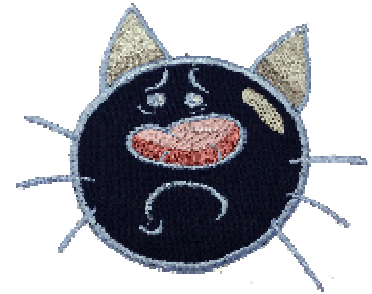

Moody Cat Appliqué Collection

From <http://homeembroidery.com>

Design # hec0007-base-ears

Size (in): 4.5(w) x 3.6(h)
 Size (mm): 114.3(w) x 91.44(h)
 Stitches: 4198 ,Colors: 4
 Color Order: Dark Grey, Black, Silver Grey, Black

Design # hec0007-base-nose

Size (in): 1.5(w) x 0.7(h)
 Size (mm): 38.1(w) x 17.78(h)
 Stitches: 2281 ,Colors: 4
 Color Order: Pink, Plum Pink, Lavender, Black

Design # hec0007-base-nose-ears

Size (in): 4.5(w) x 3.6(h)
 Size (mm): 114.3(w) x 91.44(h)
 Stitches: 6501 ,Colors: 7
 Color Order: Dark Grey, Black, Silver Grey, Pink, Plum Pink, Lavender, Black

Design # hec0007-complete-angry

Size (in): 4.5(w) x 3.6(h)
 Size (mm): 114.3(w) x 91.44(h)
 Stitches: 7071 ,Colors: 8
 Color Order: Dark Grey, Black, Silver Grey, Pink, Plum Pink, Lavender, Black, White

Design # hec0007-complete-happy

Size (in): 4.5(w) x 3.6(h)
 Size (mm): 114.3(w) x 91.44(h)
 Stitches: 9165 ,Colors: 8
 Color Order: Dark Grey, Black, Silver Grey, Pink, Plum Pink, Lavender, White, Black