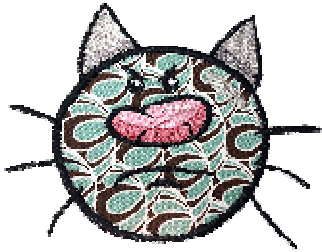

Moody Cat Appliqué Collection

From <http://homeembroidery.com>

Design # hec0007-base-ears

Size (in): 4.5(w) x 3.6(h)
 Size (mm): 114.3(w) x 91.44(h)
 Stitches: 4198 ,Colors: 4
 Color Order: Dark Grey, Black, Silver Grey, Black

Design # hec0007-base-nose

Size (in): 1.5(w) x 0.7(h)
 Size (mm): 38.1(w) x 17.78(h)
 Stitches: 2281 ,Colors: 4
 Color Order: Pink, Plum Pink, Lavender, Black

Design # hec0007-base-nose-ears

Size (in): 4.5(w) x 3.6(h)
 Size (mm): 114.3(w) x 91.44(h)
 Stitches: 6501 ,Colors: 7
 Color Order: Dark Grey, Black, Silver Grey, Pink, Plum Pink, Lavender, Black

Design # hec0007-complete-angry

Size (in): 4.5(w) x 3.6(h)
 Size (mm): 114.3(w) x 91.44(h)
 Stitches: 7071 ,Colors: 8
 Color Order: Dark Grey, Black, Silver Grey, Pink, Plum Pink, Lavender, Black, White

Design # hec0007-complete-happy

Size (in): 4.5(w) x 3.6(h)
 Size (mm): 114.3(w) x 91.44(h)
 Stitches: 9165 ,Colors: 8
 Color Order: Dark Grey, Black, Silver Grey, Pink, Plum Pink, Lavender, White, Black