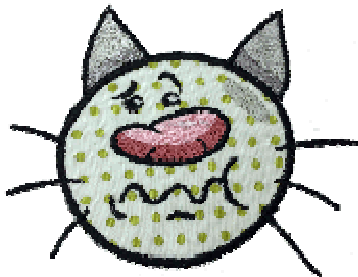

Design # hec0007-complete-sick

Size (in): 4.5(w) x 3.6(h)
Size (mm): 114.3(w) x 91.44(h)
Stitches: 7356 ,Colors: 8
Color Order: Dark Grey, Black, Silver Grey, Pink, Plum Pink, Lavender, Black, White